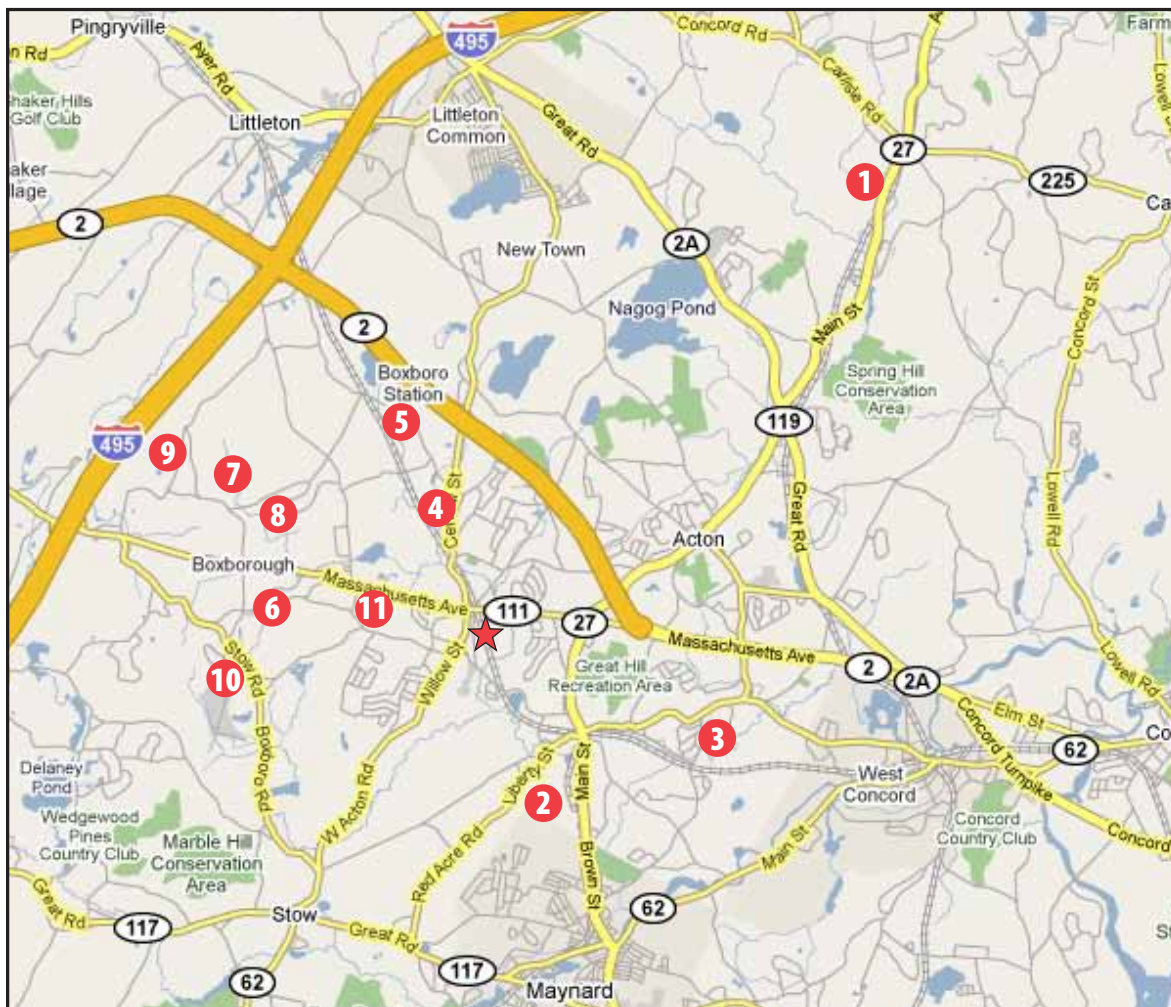

## Pearl Street, West Acton Village

The ABFM seeks to benefit local farms and economies.  
Please support these Acton and Boxborough farms:

### Acton Farms

1. **Butterbrook Farm**  
982 Main Street
2. **Stonefield Farm**  
91 Martin Street
3. **Cucurbit Farm**  
32 Parker Street
4. **Idylwilde Farm**  
366 Central Street

### Boxborough Farms

5. **Winston-Folley Farm**  
69 Depot Road
6. **Burroughs Farm**  
360 Burroughs Road
7. **Neville Family Farm**  
317 Middle Road
8. **The Maples**  
276 Middle Road
9. **Ridge Hill Farm**  
702 Hill Road
10. **Westview Farm**  
Across #526 Stow Road
11. **The Birdhouse**  
33 Bicentennial Way